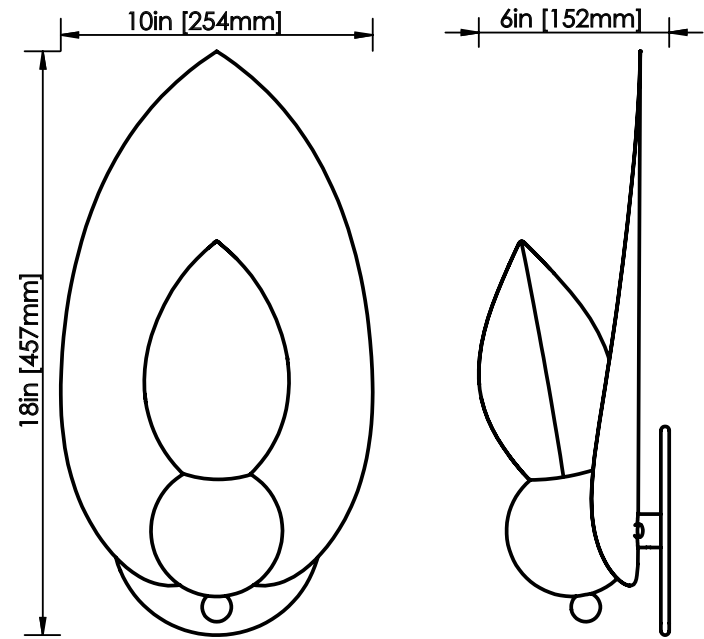

ROSIE LI

Brushed & polished nickel finish shown

LAUREL BLOSSOM 01 WALLMOUNT

DIMENSIONS

Length: 6 IN / 152 MM
Width: 10 IN / 254 MM
Height: 18 IN / 457 MM

MATERIALS

Brass, milk glass

FINISHES

Brushed & polished brass
Brushed & polished nickel
Oil-rubbed bronze

WEIGHT

5 LB / 2.3 KG

ILLUMINATION

120V / 240V
Accepts (1) E12 / E14 bulbs
3W LED bulbs provided,
2200K or 2500K color temp.
240 / 270 lumens delivered
Dimmable, Trailing Edge Lutron

CONNECTION

5-in backplate; hard-wire
installation

CERTIFICATION

UL Dry / CE

LEAD TIME

8–10 weeks